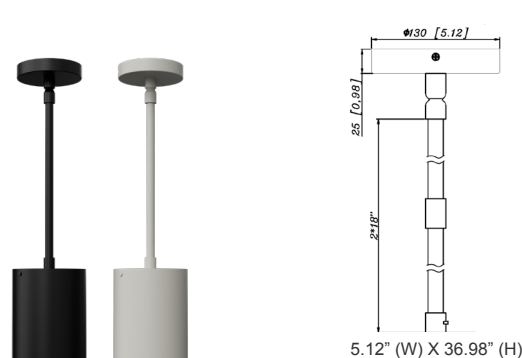

Type: \_\_\_\_\_

6 1/4" (H) X 6 1/2" (W) X 6 1/4" (D)

6" Cylinder, Pendant & Ceiling Cylinder Light, Aluminum Cylinder, White Aluminum Housing, Clear Glass Lens

**CMC-CS-8FT-WH**  
Suspension Cable & Canopy Set For CMC Series, 8Ft, 5-Wire, White

**FACTORY-INSTALLED OPTION:**

**OPT-EM-CMC46**

**ACCESSORIES:**

CMC6-MCTP-DD-BK+CMC-CS-8FT-BK  
CMC6-MCTP-DD-WH+CMC-CS-8FT-WH