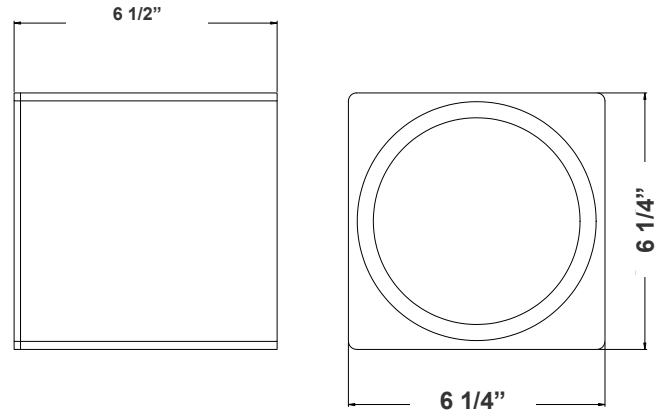

Type: \_\_\_\_\_

6 1/4" (H) X 6 1/2" (W) X 6 1/4" (D)

6" Cylinder, Pendant & Ceiling Cylinder Light, Aluminum Cylinder, White Aluminum Housing, Clear Glass Lens